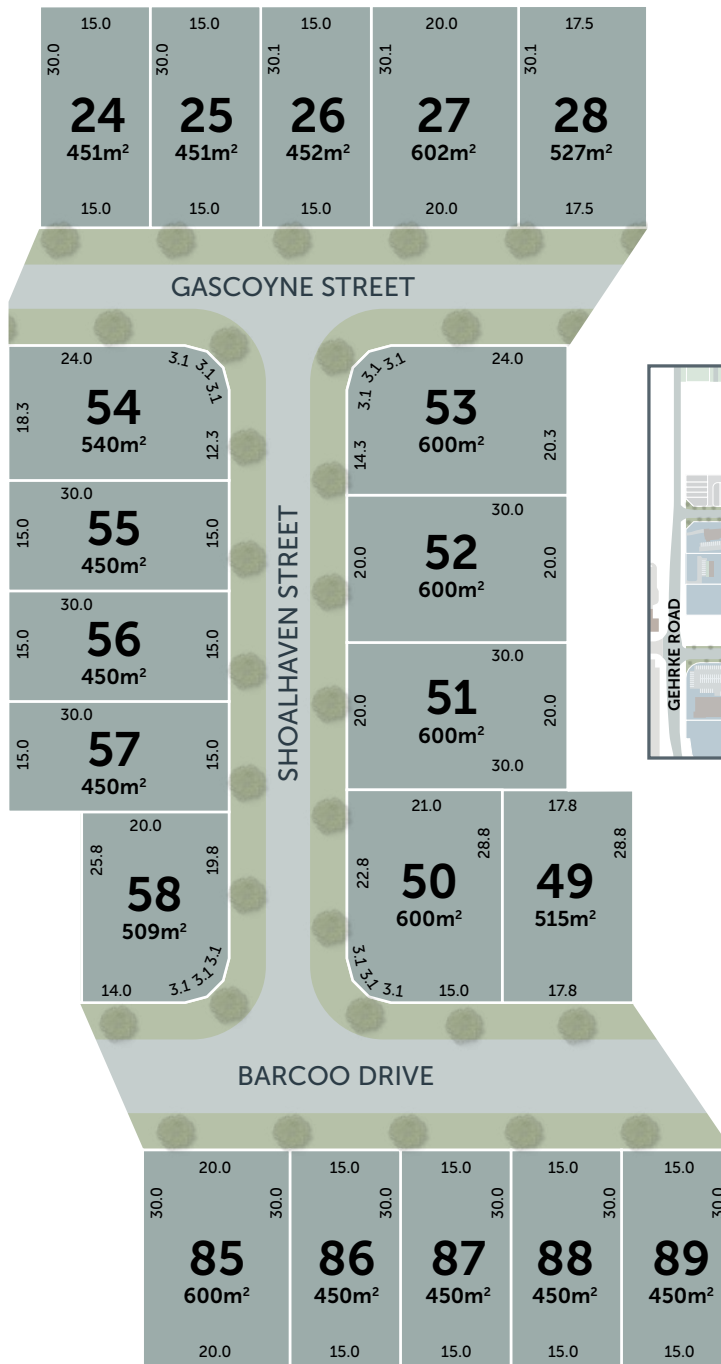

# THE OUTLOOK

Stage 3 Release

Now  
Selling

SALES OFFICE

Call 1300 886 586 | [plainlandcrossing.com.au](http://plainlandcrossing.com.au)

LAND SALES & INFORMATION OFFICE

26 Barcoo Drive Plainland 4341

Trading 7 Days