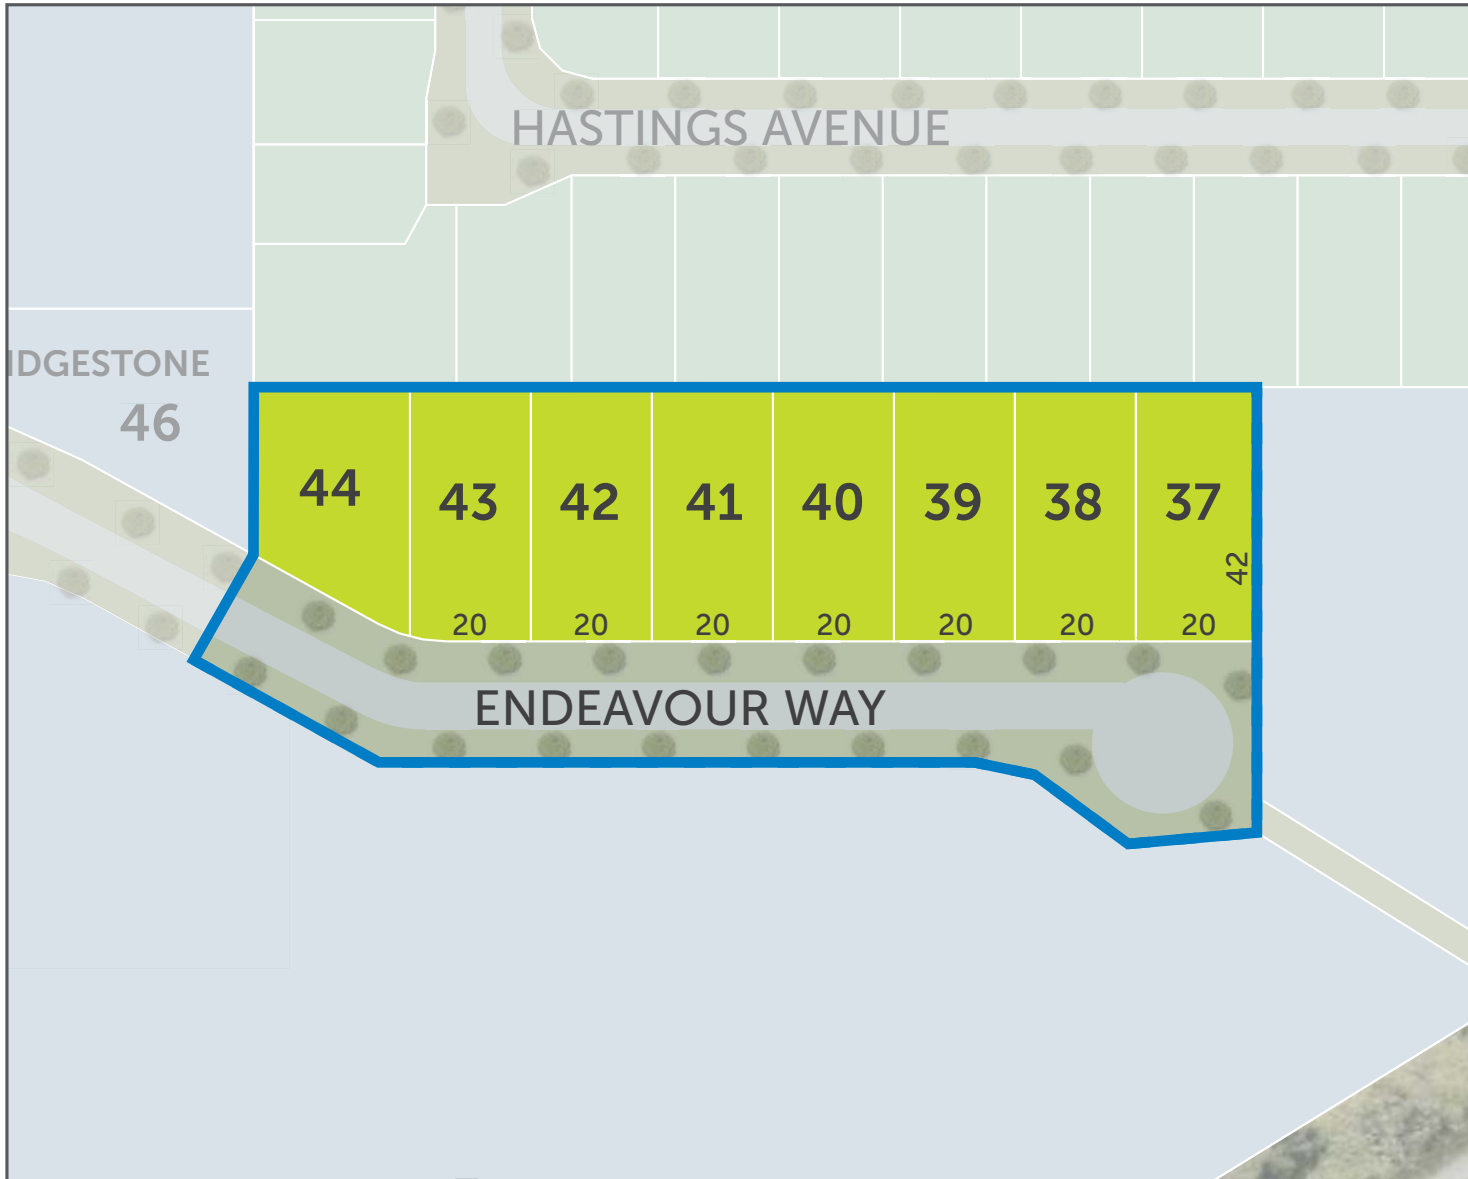

Business South Stage 2

Lot	Area
37	840m ²
38	840m ²
39	840m ²
40	840m ²
41	840m ²
42	840m ²
43	838m ²
44	899m ²

 UNSOLD - AVAILABLE